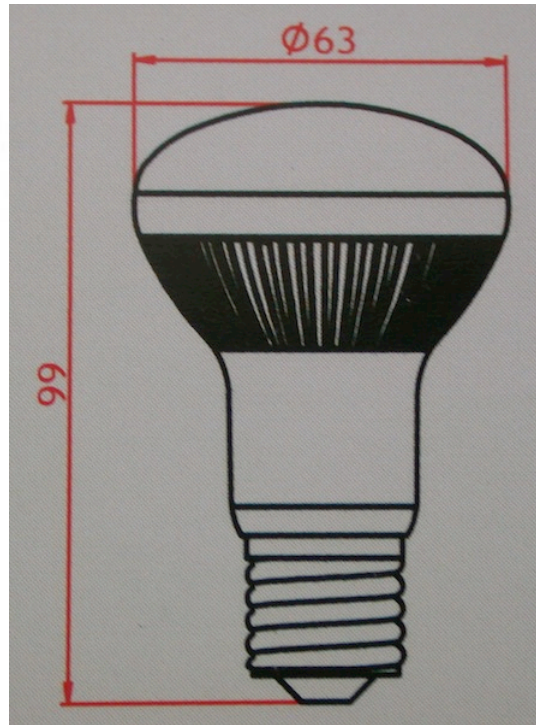

LEDINNOVATIE B.V.B.A

Image

Specification

Product Code:	2100005
Lamp Base :	E27
Led Brand:	SMD Led
Lamp power:	7 W
Lifespan:	40000h
Input voltage:	AC230V
Luminous flux:	≥450lm
Beam angle:	120°
CCT (K):	2700K +/- 10%