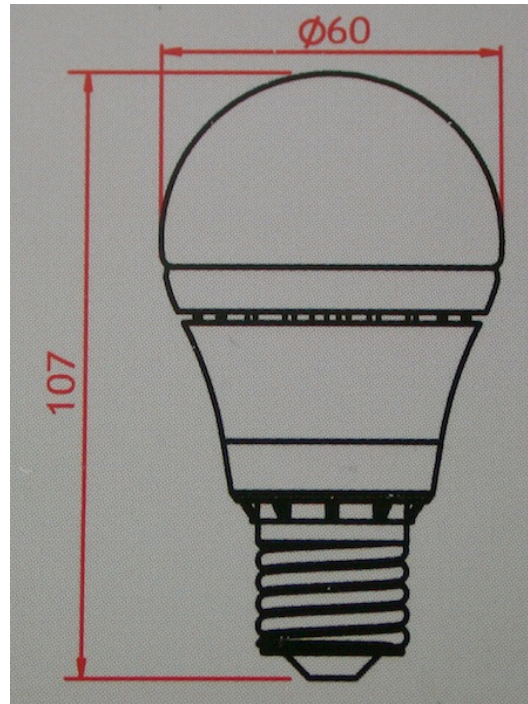

LEDINNOVATIE B.V.B.A

Image

Specification

Product Code:	2100002
Lamp Base :	E27
Led Brand:	SMD Led
Lamp power:	6 W
Lifespan:	40000h
Input voltage:	AC230V
Luminous flux:	≥400lm
Beam angle:	120°
CCT (K):	2700K +/- 10%