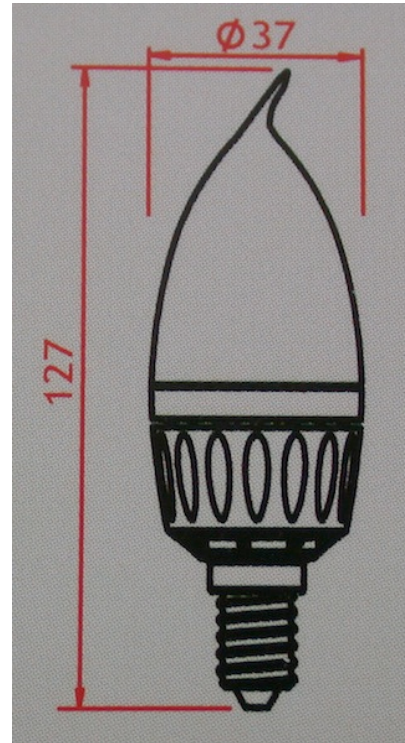

LEDINNOVATIE B.V.B.A

Image

Specification

Product Code:	2000002
Lamp Base :	E14
Led Brand:	SMD Led
Lamp power:	4 W
Lifespan:	40000h
Input voltage:	AC230V
Luminous flux:	≥300lm
Beam angle:	120°
CCT (K):	2700K +/- 10%