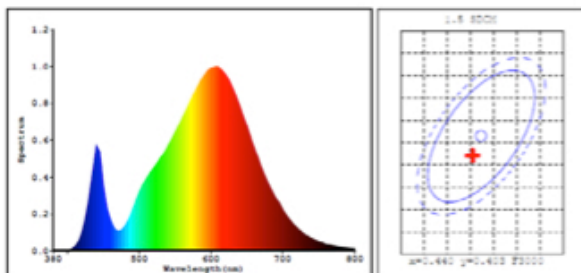

LEDINNOVATIE B.V.B.A

Specification

Product Code:	011001004
Base (standard designation):	E27
Led Brand:	SHARP
LED Quantity:	2PC
Lifespan:	>30000h
Power Consumption	11W
Voltage:	AC 230V
Dimmable:	YES
Luminous Flux:	819lm(WW)
Beam Angle:	38°
Color:	WW 2700K
Color Rendering Index:	>82/95

Lumen Test Report - WW