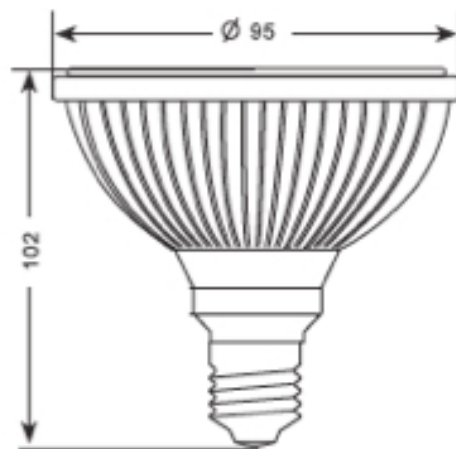

Dimension

sales@ledinnovatie.be

www.ledinnovatie.be

info@ledinnovatie.be

Ledinnovatie BVBA Nieuwkerkenstraat 180 9100 Nieuwkerken-Waas Belgium