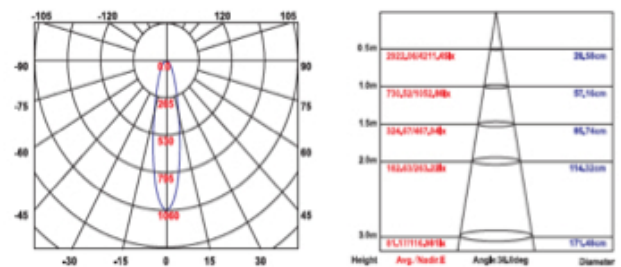

Light Intensity Report - 38 degrees

sales@ledinnovatie.be

www.ledinnovatie.be

info@ledinnovatie.be

Ledinnovatie BVBA Nieuwkerkenstraat 180 9100 Nieuwkerken-Waas Belgium