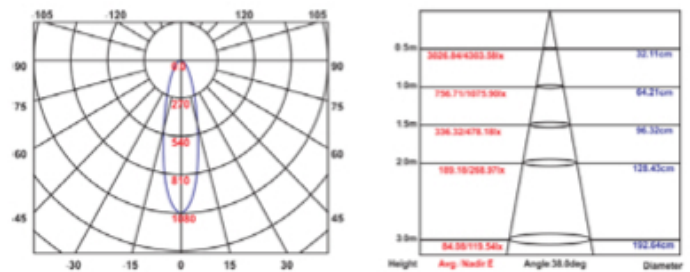

Light Intensity Report(3000K 38°)

sales@ledinnovatie.be

www.ledinnovatie.be

info@ledinnovatie.be

Ledinnovatie BVBA Nieuwkerkenstraat 180 9100 Nieuwkerken-Waas Belgium