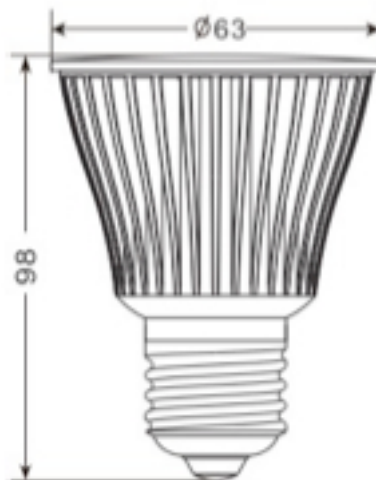

Dimension

sales@ledinnovatie.be

www.ledinnovatie.be

info@ledinnovatie.be

Ledinnovatie BVBA Nieuwkerkenstraat 180 9100 Nieuwkerken-Waas Belgium