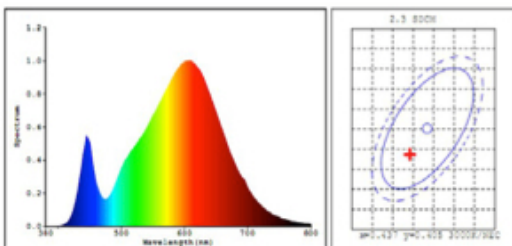

LEDINNOVATIE B.V.B.A

Specification

Product Code:	011001004
Base (standard designation):	E27
Led Brand:	SHARP
LED Quantity:	1PC
Lifespan:	>30000h
Power Consumption	8W
Voltage:	AC 230V
Dimmable:	YES
Luminous Flux:	520lm(WW)
Beam Angle:	38°
Color:	WW 2700K
Color Rendering Index:	>82/95

Lumen Test Report

Light Source Test Report