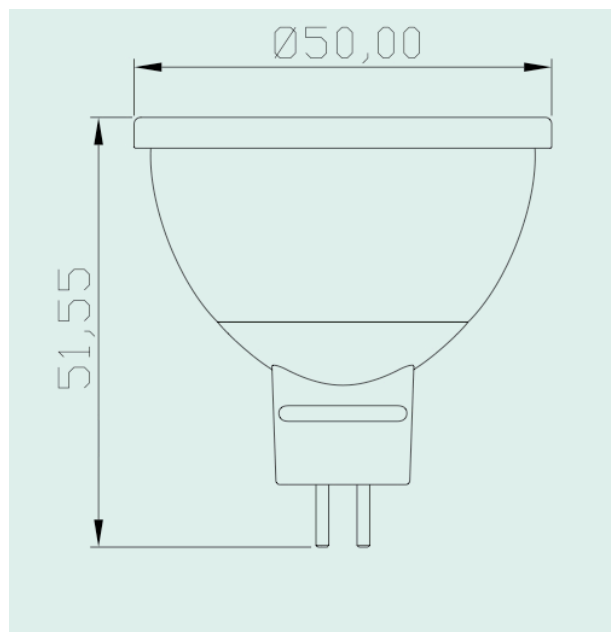

LEDINNOVATIE B.V.B.A

Image

6^W
=50W

Dimension

sales@ledinnovatie.be

www.ledinnovatie.be

info@ledinnovatie.be

Ledinnovatie BVBA Nieuwkerkenstraat 180 9100 Nieuwkerken-Waas Belgium

LEDINNOVATIE B.V.B.A

Specification

Product Code:	011001006
Base (standard designation):	G5,3
Led Brand:	FOREPI TAIWAN
LED Quantity:	1PC
Lifespan:	> 40000h
Power Consumption	6W
Voltage:	12VAC/DC
Operating Frequency:	N/A
Power Factor:	N/A
Dimmable:	No
Luminous Flux:	500lm(WW)
Max.Luminous Intensity:	2335cd(WW)
Beam Angle:	30°
Color:	WW
Color Rendering Index:	> 82(WW)
Overall Length:	51,55mm
Diameter:	50mm
Cut-out:	N/A