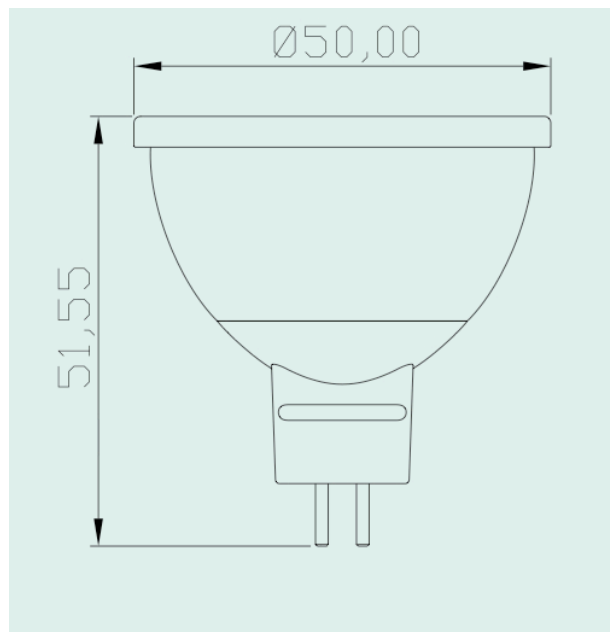

Dimension

sales@ledinnovatie.be

www.ledinnovatie.be

info@ledinnovatie.be

Ledinnovatie BVBA Nieuwkerkenstraat 180 9100 Nieuwkerken-Waas Belgium