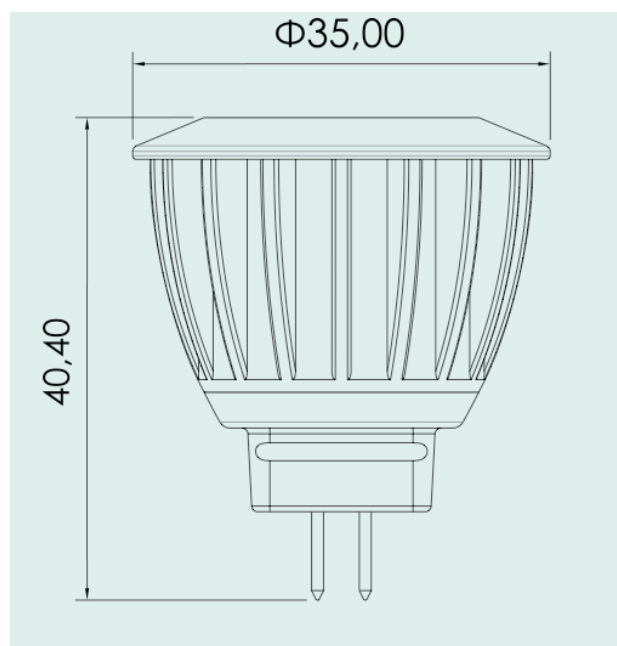

Dimension

sales@ledinnovatie.be

www.ledinnovatie.be

info@ledinnovatie.be

Ledinnovatie BVBA Nieuwkerkenstraat 180 9100 Nieuwkerken-Waas Belgium