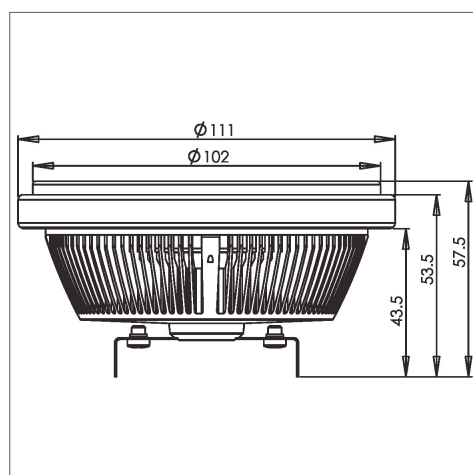

sales@ledinnovatie.be

www.ledinnovatie.be

info@ledinnovatie.be

Ledinnovatie BVBA Kamslagerstraat 6 9100 Sint-Niklaas Belgium