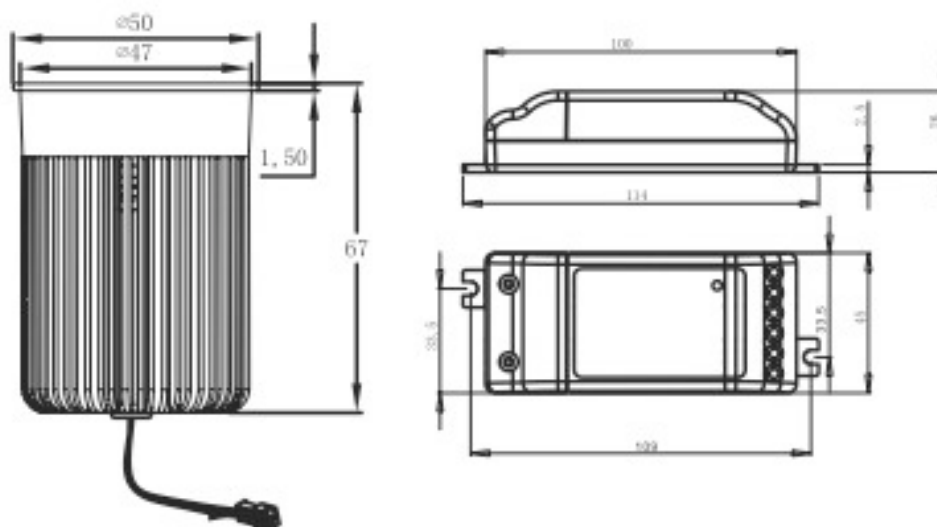

Dimension

sales@ledinnovatie.be

www.ledinnovatie.be

info@ledinnovatie.be

Ledinnovatie BVBA Kamslagerstraat 6 9100 Sint-Niklaas Belgium