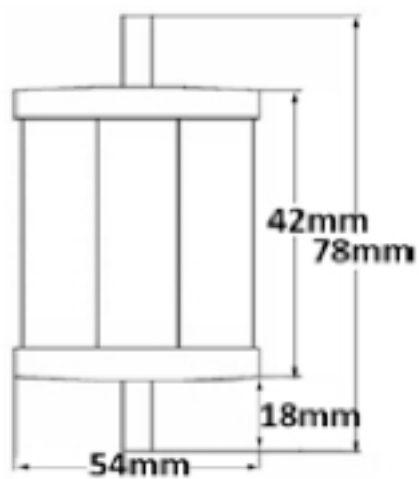

J78

sales@ledinnovatie.be

www.ledinnovatie.be

info@ledinnovatie.be

Ledinnovatie BVBA Nieuwkerkenstraat 180 9100 Nieuwkerken-Waas Belgium