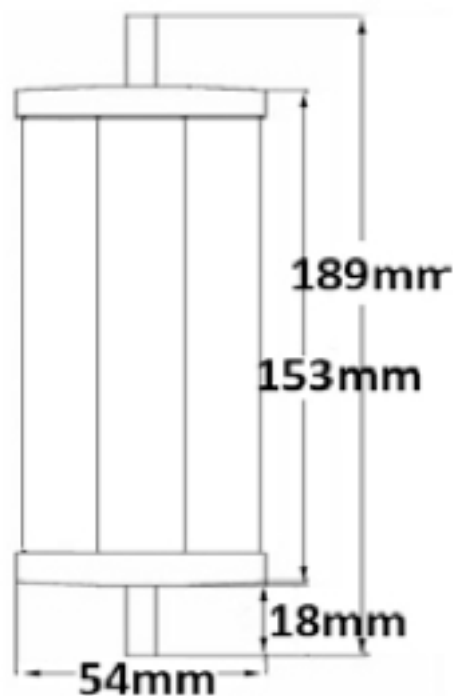

J189

sales@ledinnovatie.be

www.ledinnovatie.be

info@ledinnovatie.be

Ledinnovatie BVBA Nieuwkerkenstraat 180 9100 Nieuwkerken-Waas Belgium