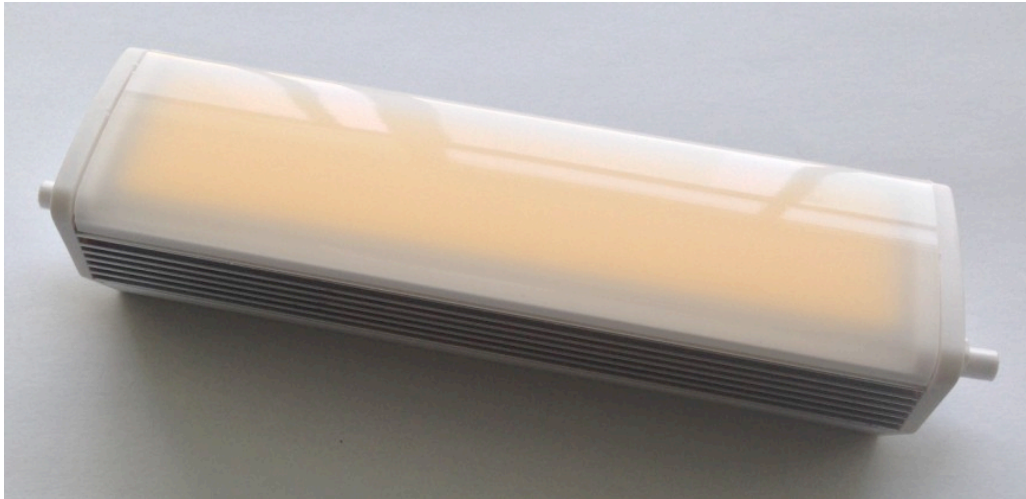

## Image

## Specification

<b>Product Code:</b>	<b>021001003</b>
<b>Base (standard designation):</b>	J7S
<b>Led Brand:</b>	COB
<b>LED Quantity:</b>	1PC
<b>Lifespan:</b>	>30000h
<b>Power Consumption</b>	20W
<b>Voltage:</b>	AC 230V
<b>Dimmable:</b>	NO
<b>Luminous Flux:</b>	1700lm(WW)
<b>Beam Angle:</b>	120°
<b>Color:</b>	WW 2700K
<b>Color Rendering Index:</b>	>82