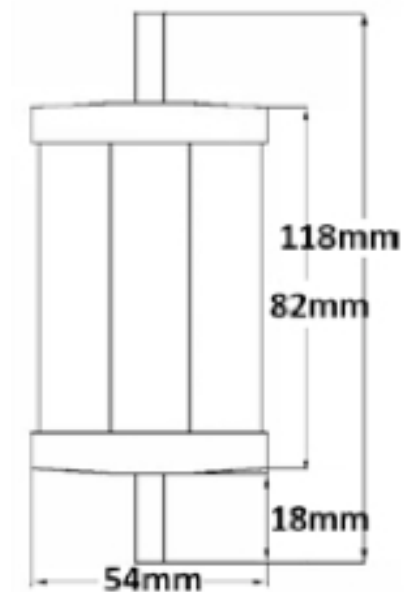

J118

sales@ledinnovatie.be

www.ledinnovatie.be

info@ledinnovatie.be

Ledinnovatie BVBA Nieuwkerkenstraat 180 9100 Nieuwkerken-Waas Belgium