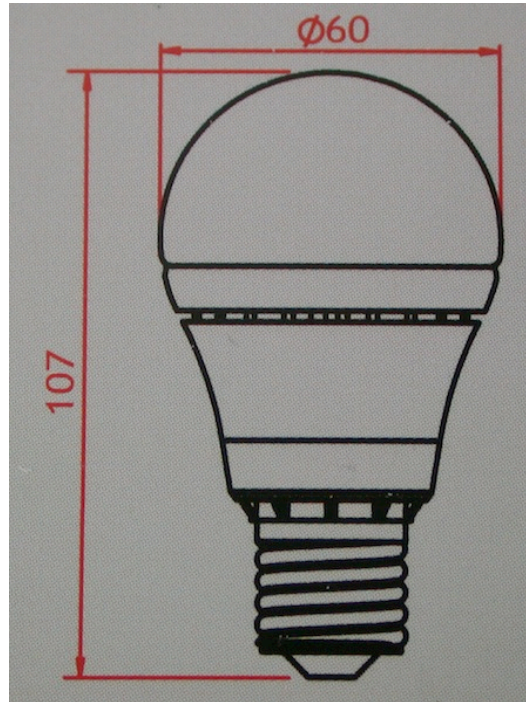

## Image

## Specification

<b>Product Code:</b>	<b>2100003</b>
<b>Lamp Base :</b>	E27
<b>Led Brand:</b>	SMD Led
<b>Lamp power:</b>	8 W
<b>Lifespan:</b>	40000h
<b>Input voltage:</b>	AC230V
<b>Luminous flux:</b>	≥700lm
<b>Beam angle:</b>	120°
<b>CCT (K):</b>	2700K +/- 10%