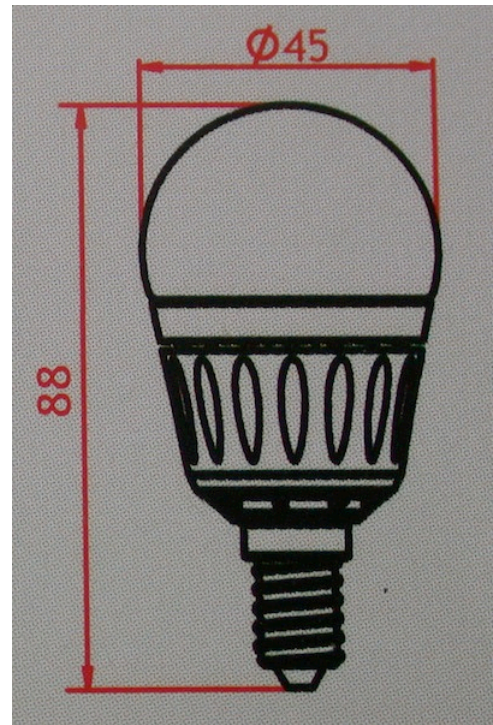

LEDINNOVATIE B.V.B.A

Image

Specification

Product Code:	2100001
Lamp Base :	E27
Led Brand:	SMD Led
Lamp power:	3,5 W
Lifespan:	40000h
Input voltage:	AC230V
Luminous flux:	≥250lm
Beam angle:	120°
CCT (K):	2700K +/- 10%