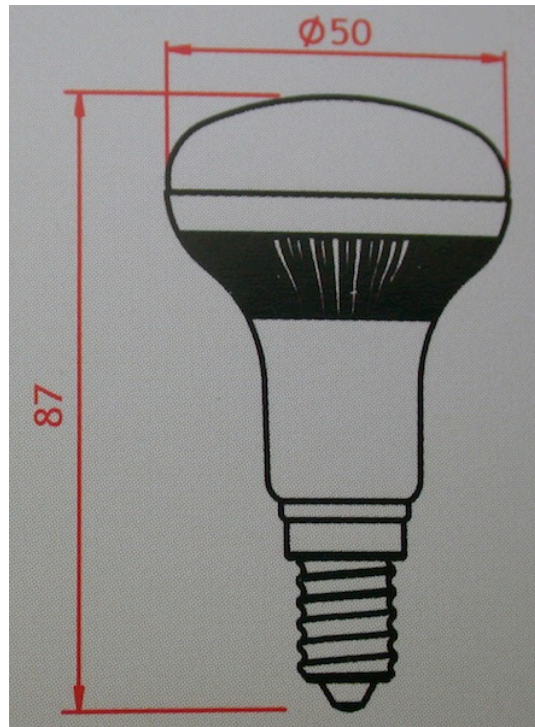

LEDINNOVATIE B.V.B.A

Image

Specification

Product Code:	2000004
Lamp Base :	E14
Led Brand:	SMD Led
Lamp power:	4 W
Lifespan:	40000h
Input voltage:	AC230V
Luminous flux:	≥300lm
Beam angle:	120°
CCT (K):	2700K +/- 10%