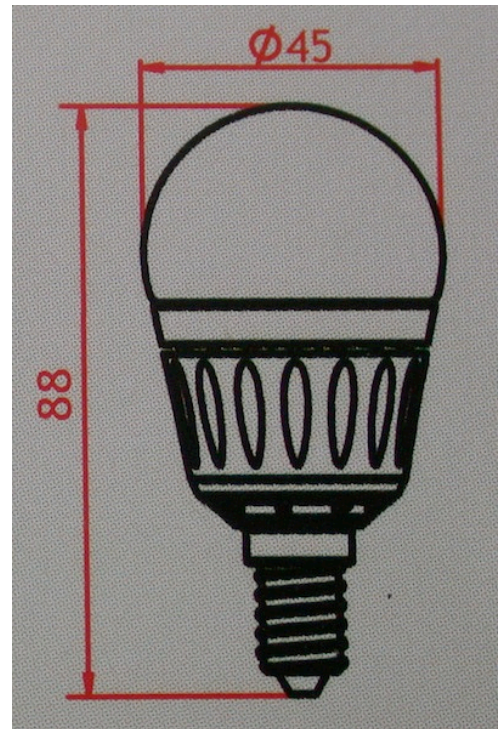

LEDINNOVATIE B.V.B.A

Image

Specification

Product Code:	2000003
Lamp Base :	E14
Led Brand:	SMD Led
Lamp power:	3,5 W
Lifespan:	40000h
Input voltage:	AC230V
Luminous flux:	≥250lm
Beam angle:	120°
CCT (K):	2700K +/- 10%