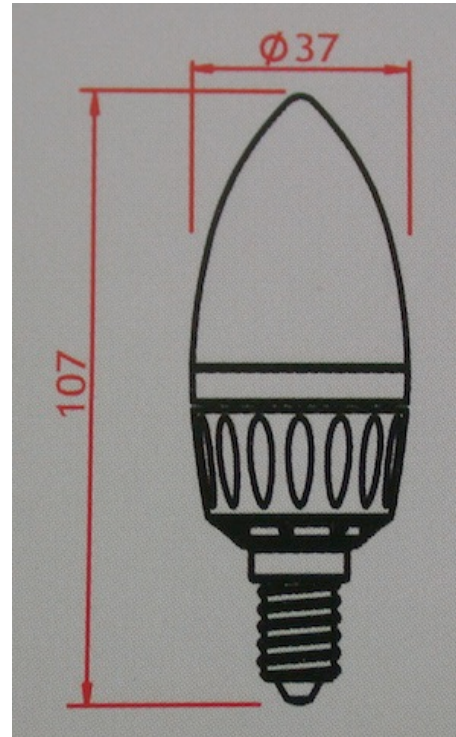

LEDINNOVATIE B.V.B.A

Image

Specification

Product Code:	2000001
Lamp Base :	E14
Led Brand:	SMD Led
Lamp power:	4 W
Lifespan:	40000h
Input voltage:	AC230V
Luminous flux:	≥300lm
Beam angle:	120°
CCT (K):	2700K +/- 10%