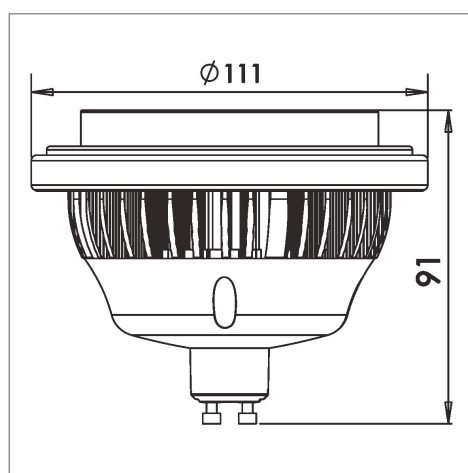

sales@ledinnovatie.be

www.ledinnovatie.be

info@ledinnovatie.be

Ledinnovatie BVBA Kamslagerstraat 6 9100 Sint-Niklaas Belgium