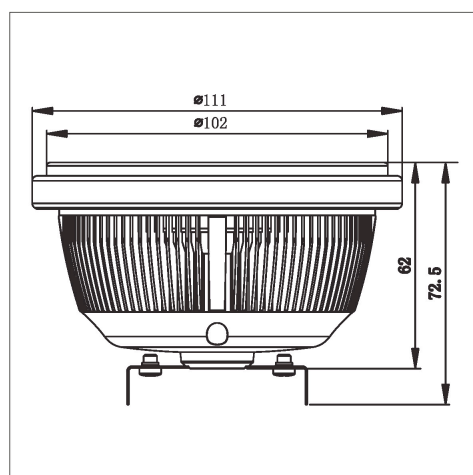

sales@ledinnovatie.be

www.ledinnovatie.be

info@ledinnovatie.be

Ledinnovatie BVBA Kamslagerstraat 6 9100 Sint-Niklaas Belgium