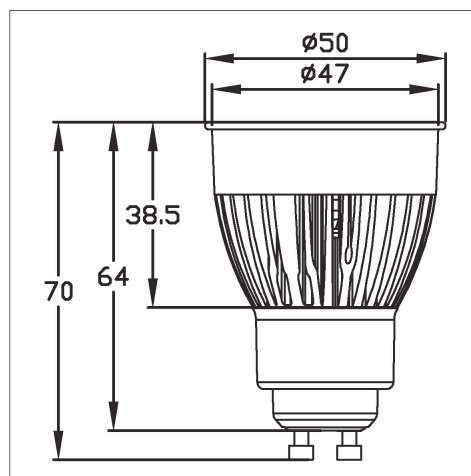

sales@ledinnovatie.be

www.ledinnovatie.be

info@ledinnovatie.be

Ledinnovatie BVBA Nieuwkerkenstraat 180 9100 Nieuwkerken-Waas Belgium